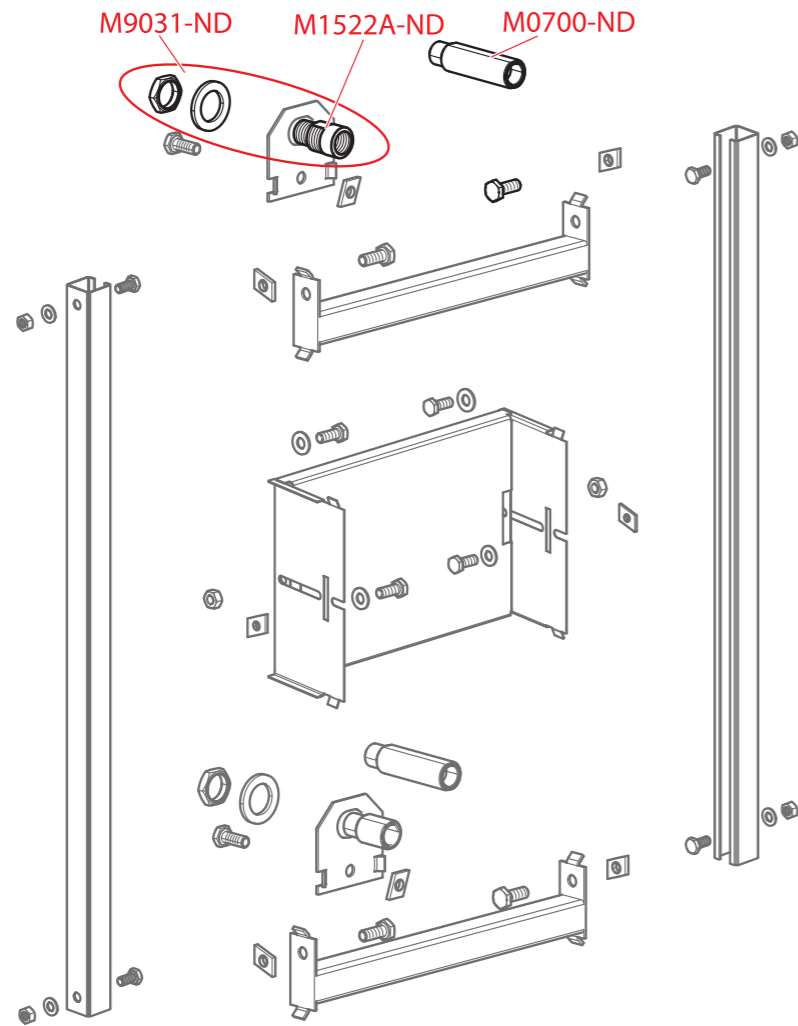

A117PB

Nr. comandă
M0700-ND
M1522A-ND
M9031-ND

M770-M776, M670-M676, M570-M576

Nr. comandă
M952-ND
M952D-ND
M955-ND
MN0102C-DLOUHY-ND
MN0102C-ND
MN0118-ND
MN0121C-ND
MN0359A-ND
MN0503-ND
P146-ND

AIR, FUN, TURN, STING, STRIPE, AIR LIGHT, AIR LIGHT R