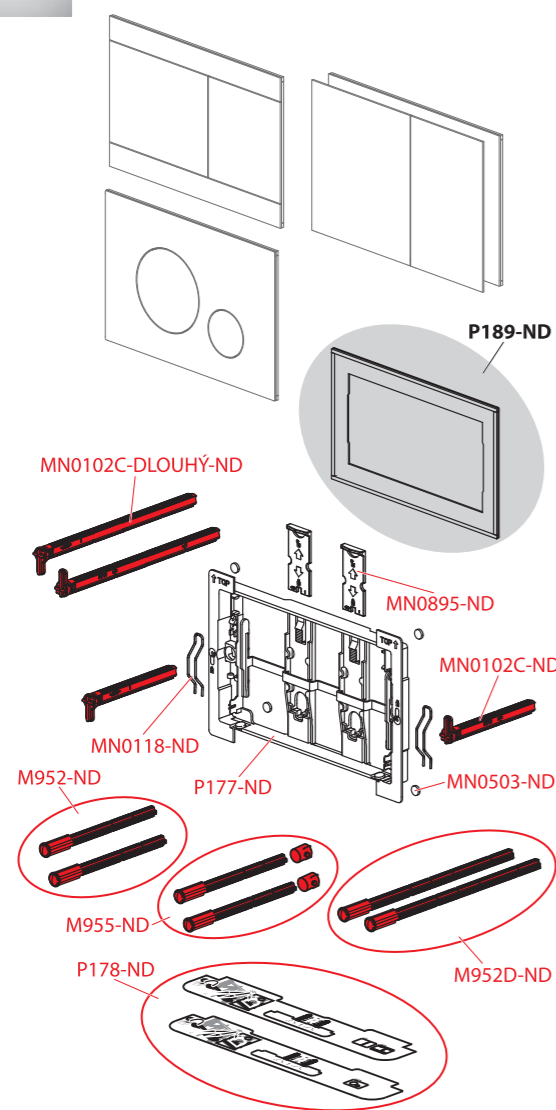

AIR, FUN, TURN, STING, STRIPE, AIR LIGHT, AIR LIGHT R

PRODUSE DIN 2Q/2021

PRODUSE DIN 2013