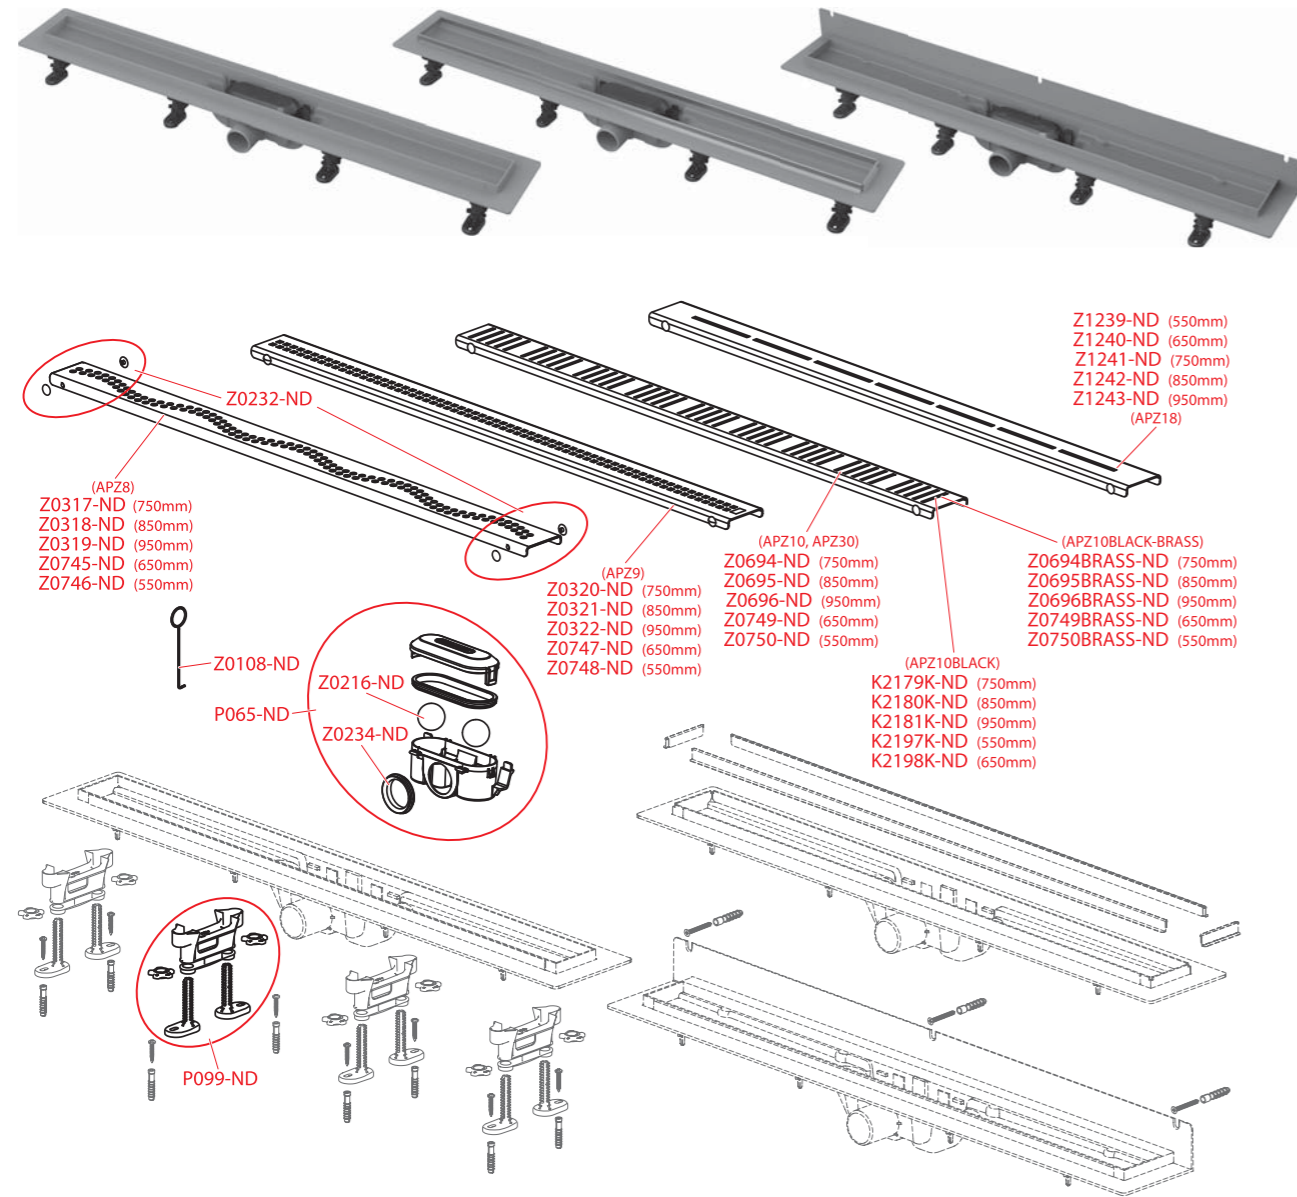

APZ30 Wall, APZ8 Simple, APZ9 Simple, APZ10 Simple, APZ18 Simple, APZ10BLACK Simple, APZ10BLACK-BRASS Simple

Nr. comandă
K2179K-ND
K2180K-ND
K2181K-ND
K2197K-ND
K2198K-ND
P065-ND
P099-ND
Z0108-ND
Z0216-ND
Z0232-ND
Z0234-ND
Z0317-ND
Z0318-ND
Z0319-ND
Z0320-ND
Z0321-ND
Z0322-ND
Z0694-ND

Nr. comandă
Z0694BRASS-ND
Z0695-ND
Z0695BRASS-ND
Z0696-ND
Z0696BRASS-ND
Z0745-ND
Z0746-ND
Z0747-ND
Z0748-ND
Z0749-ND
Z0749BRASS-ND
Z0750-ND
Z0750BRASS-ND
Z1239-ND
Z1240-ND
Z1241-ND
Z1242-ND
Z1243-ND