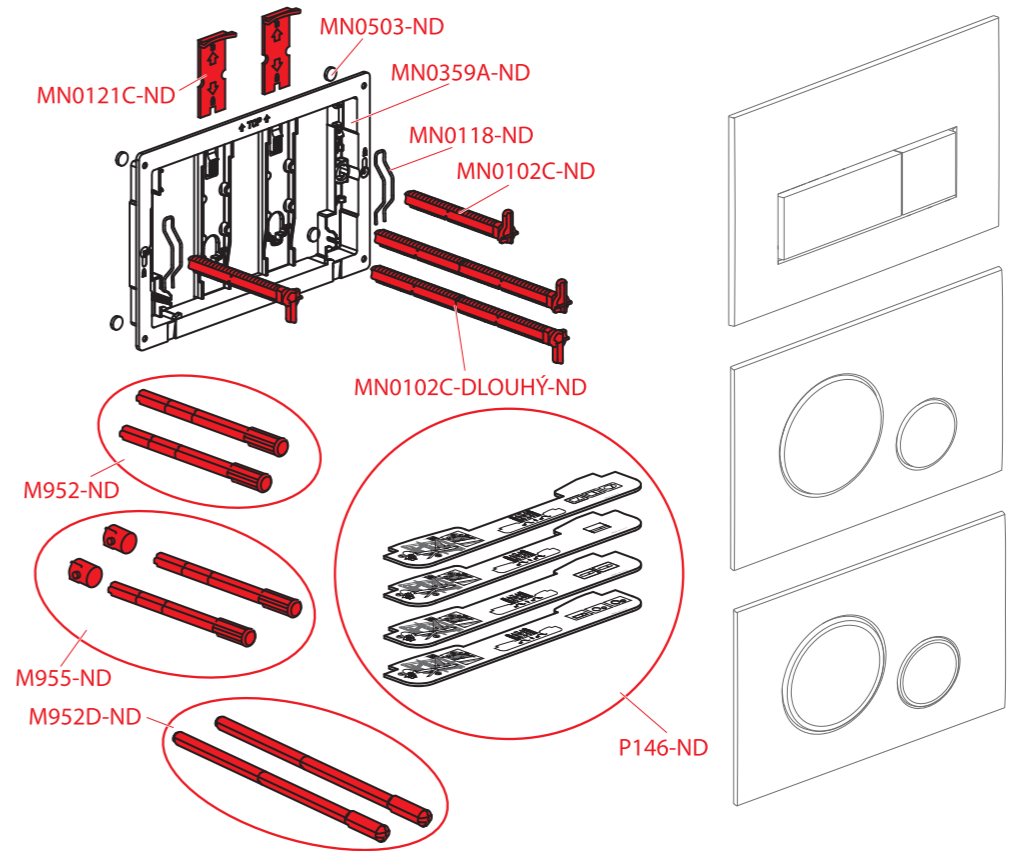

A117PB

Nr. comandă
M0700-ND
M1522A-ND
M9031-ND

M770-M776, M670-M676, M570-M576

Nr. comandă
M952-ND
M952D-ND
M955-ND
MN0102C-DLOUHY-ND
MN0102C-ND
MN0118-ND
MN0121C-ND
MN0359A-ND
MN0503-ND
P146-ND

AIR, FUN, TURN, STING, STRIPE, AIR LIGHT, AIR LIGHT R