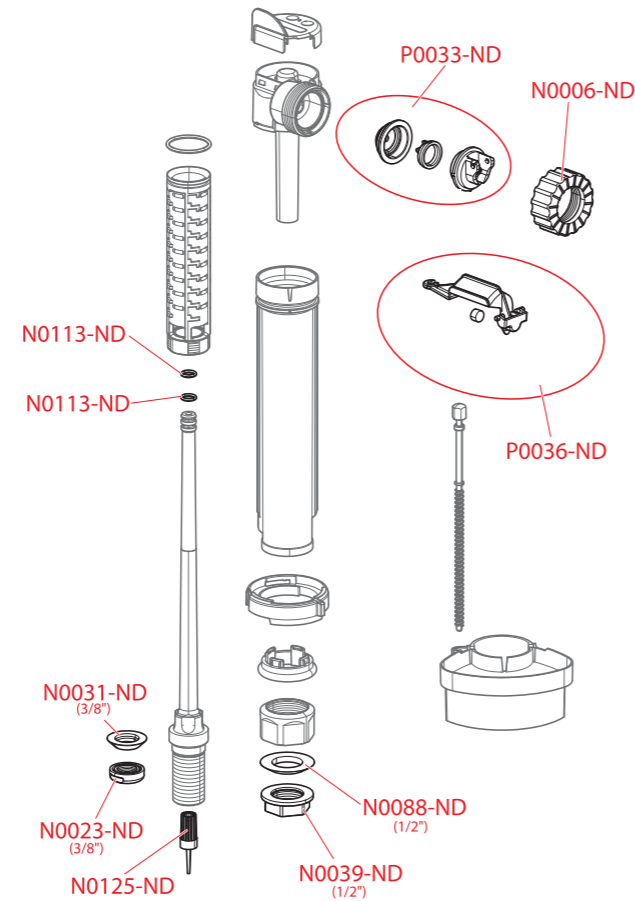

A17, A18

Nr. comandă
N0113-ND
N0125-ND
P0033-ND
P0035-ND
P0036-ND