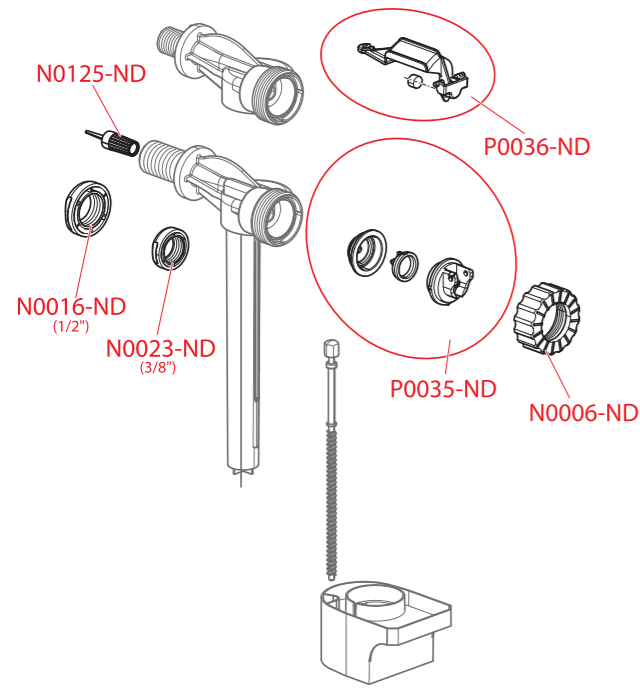

A15, A16

Nr. comandă
N0006-ND
N0016-ND
N0023-ND
N0031-ND
N0039-ND
N0088-ND