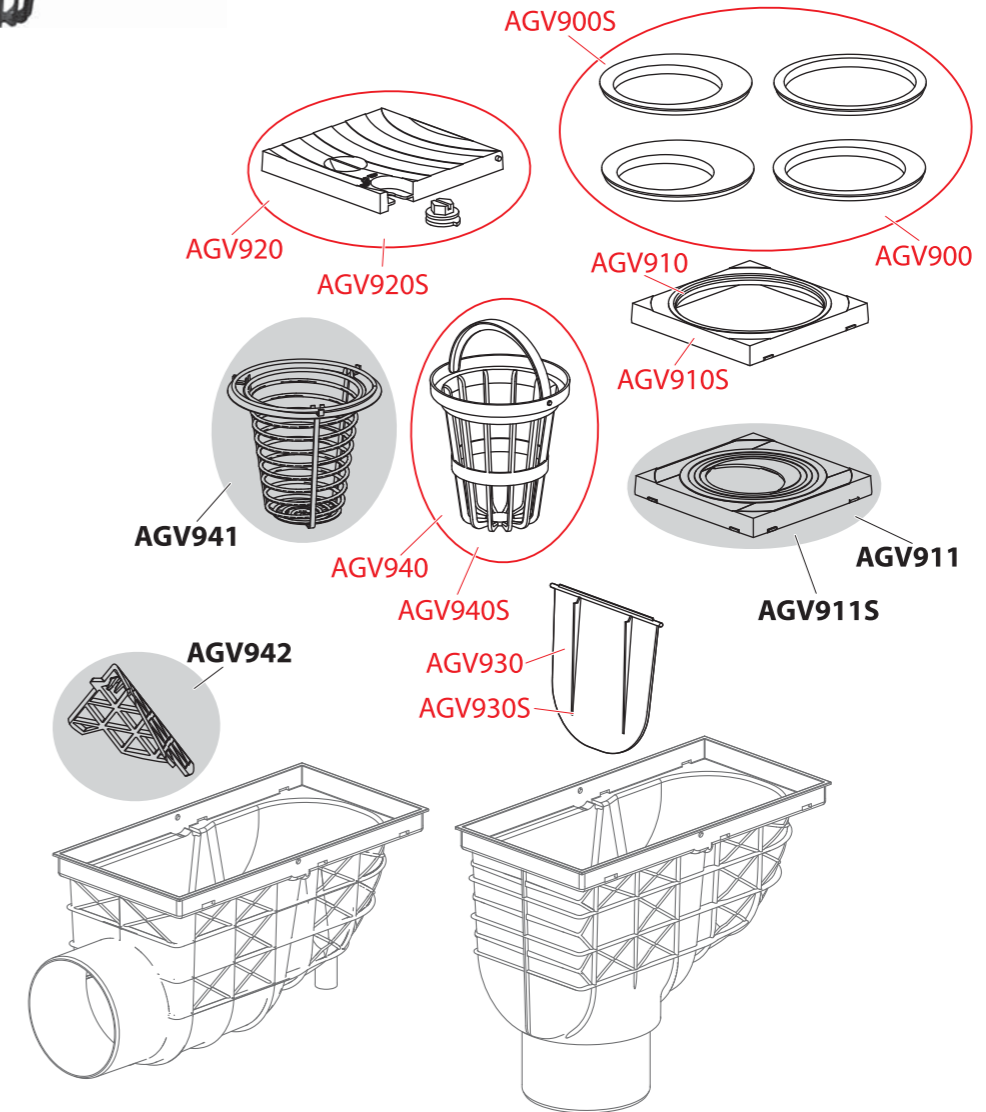

Nr. comandă
AGV900
AGV900S
AGV910
AGV910S
AGV920

Nr. comandă
AGV920S
AGV930
AGV930S
AGV940
AGV940S