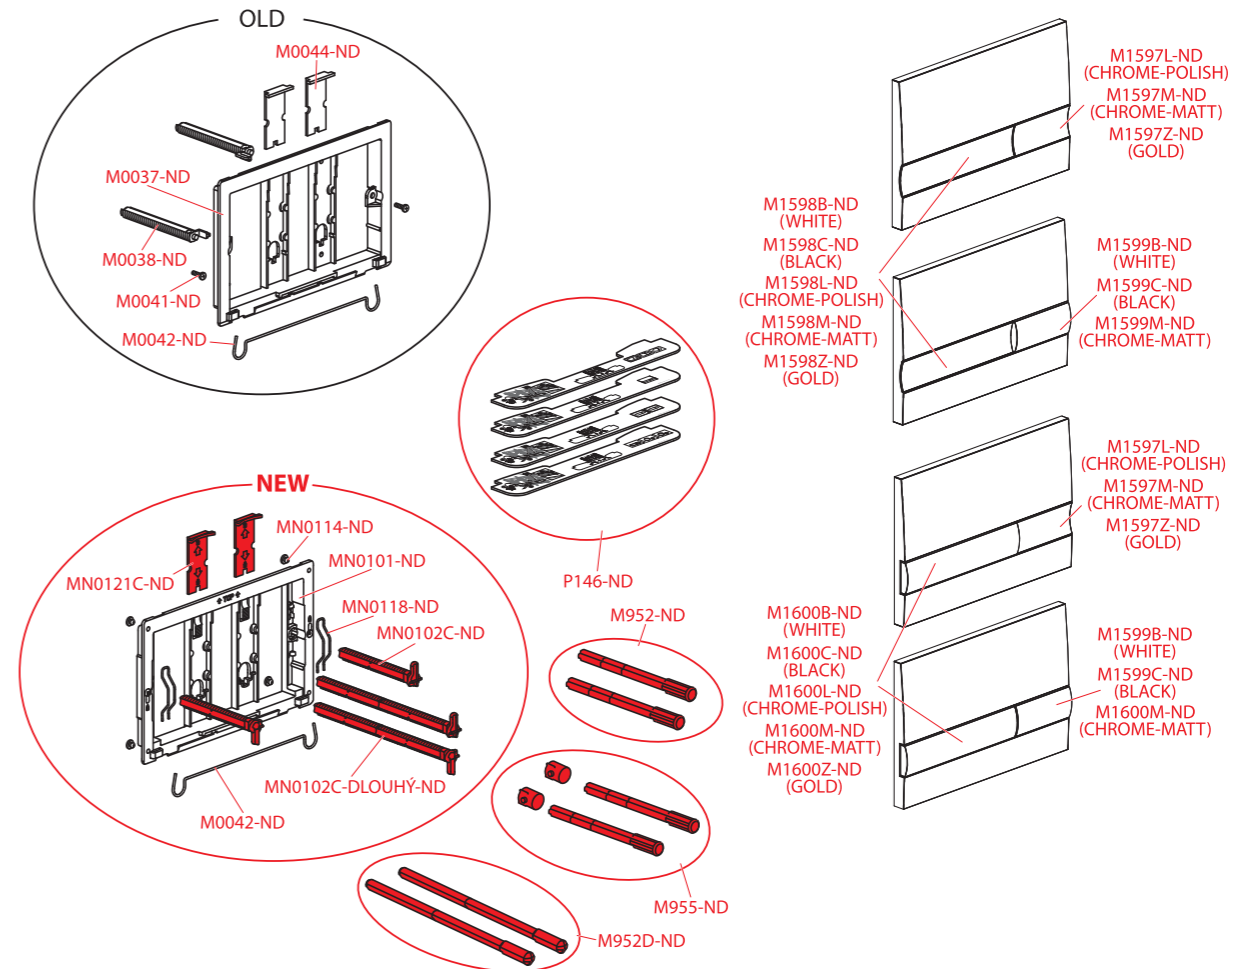

M1710-M1745

Nr. comandă
K1714-ND
K1715-ND
M0041-ND
M0043B-ND
M0552-ND
M0553-ND
M0555-ND
M0566B-ND
M0582-ND
M0587-ND
M952-ND

Nr. comandă
M952D-ND
M955-ND
M958-ND
MN0102C-DLOUHÝ-ND
MN0102C-ND
MN0118-ND
MN0503-ND
MN0895-ND
P177-ND
P178-ND

Nr. comandă
M0037-ND
M0038-ND
M0041-ND
M0042-ND
M0044-ND
M1597L-ND
M1597M-ND
M1597Z-ND
M1598B-ND
M1598C-ND
M1598L-ND
M1598M-ND
M1598Z-ND
M1599B-ND
M1599C-ND
M1599M-ND

Nr. comandă
M1600B-ND
M1600C-ND
M1600L-ND
M1600M-ND
M1600Z-ND
M952-ND
M952D-ND
M955-ND
MN0101-ND
MN0102C-DLOUHÝ-ND
MN0102C-ND
MN0114-ND
MN0118-ND
MN0121C-ND
P146-ND